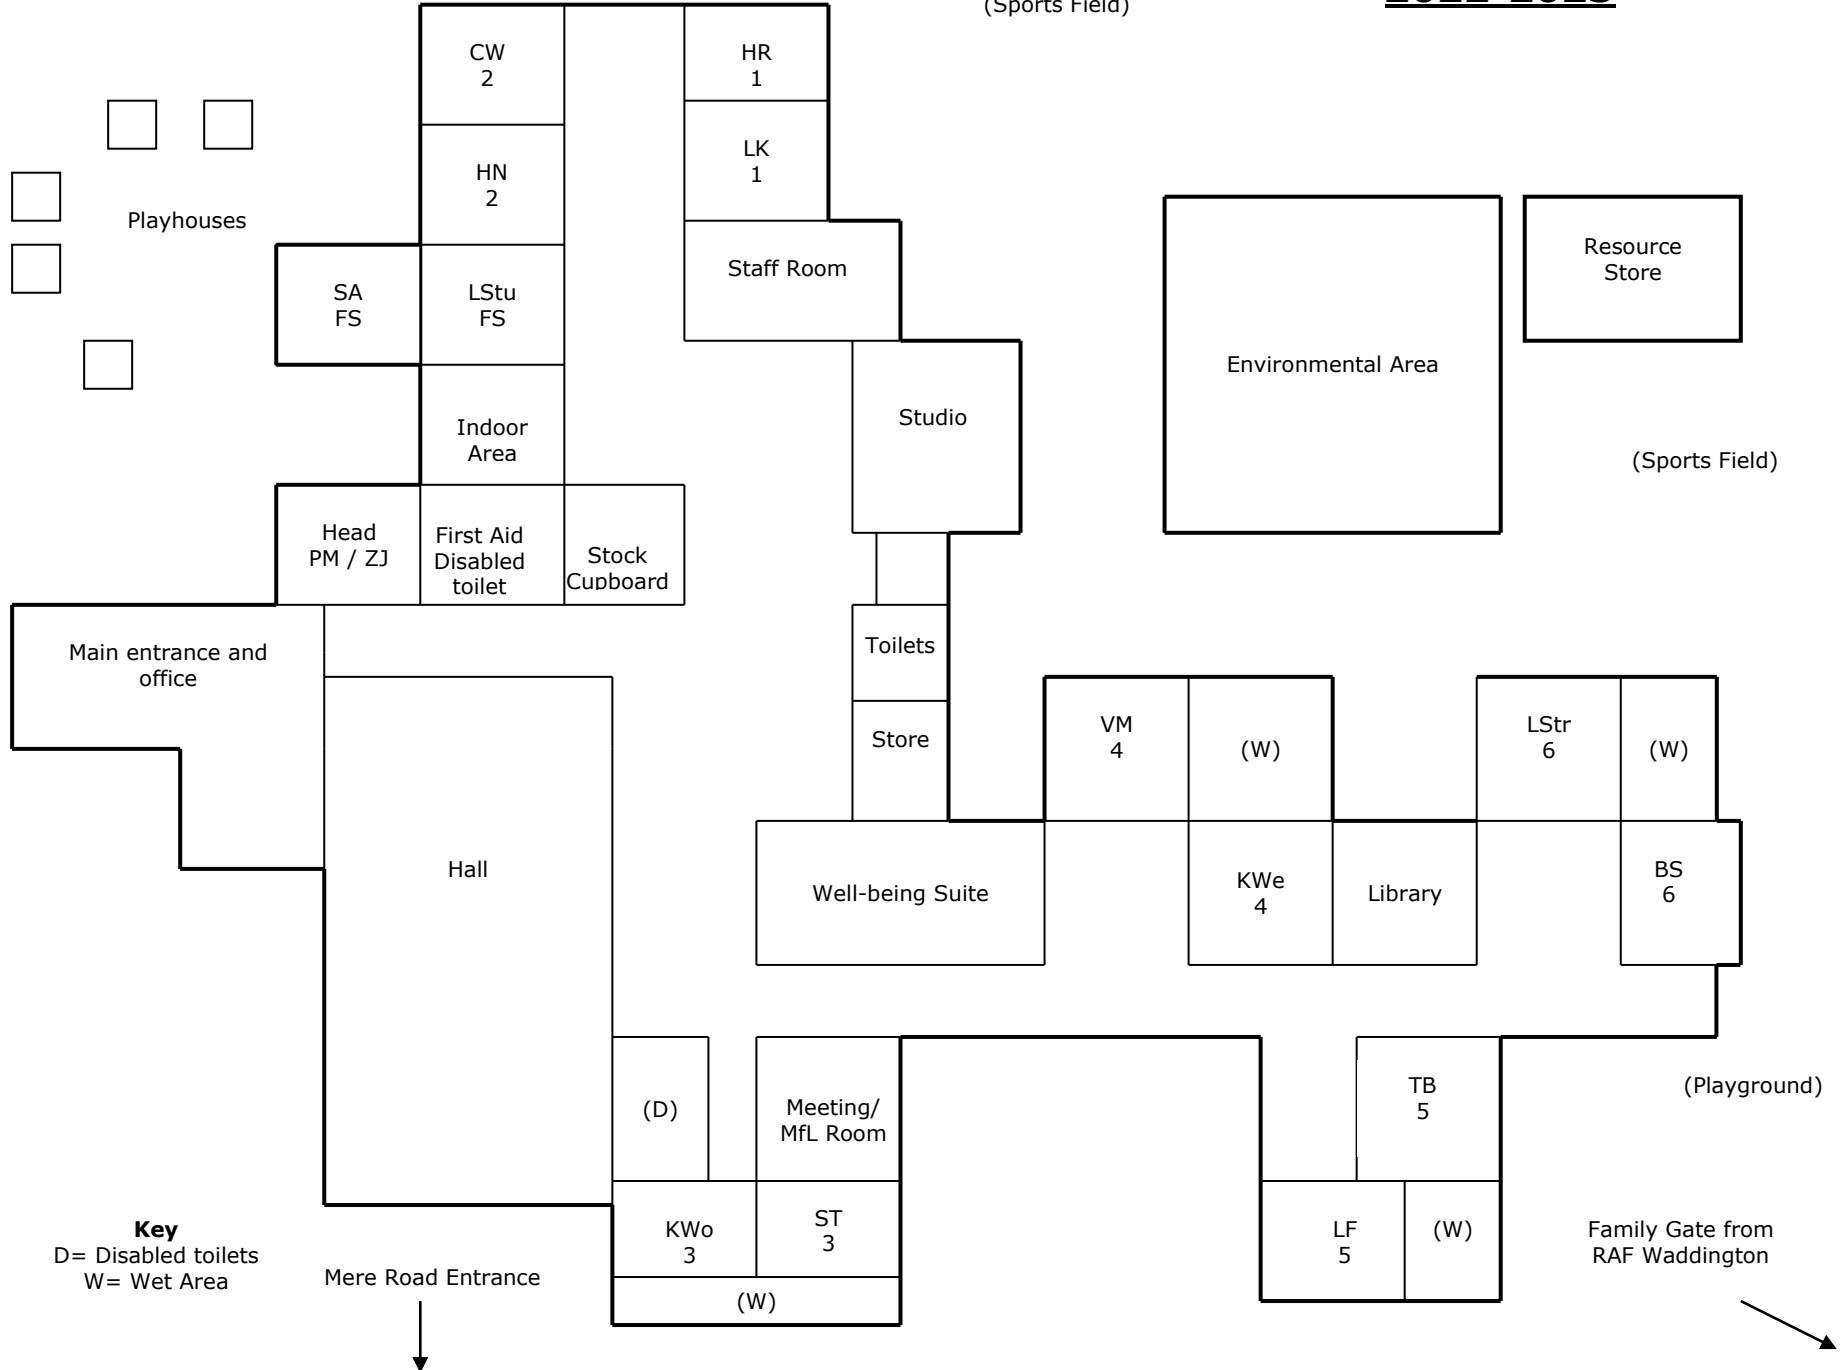

Deputy Head
Mrs Z Jepson

(Sports Field)

Key
D= Disabled toilets
W= Wet Area

Mere Road Entrance

Family Gate from
RAF Waddington

(Sports Field)

(Playground)